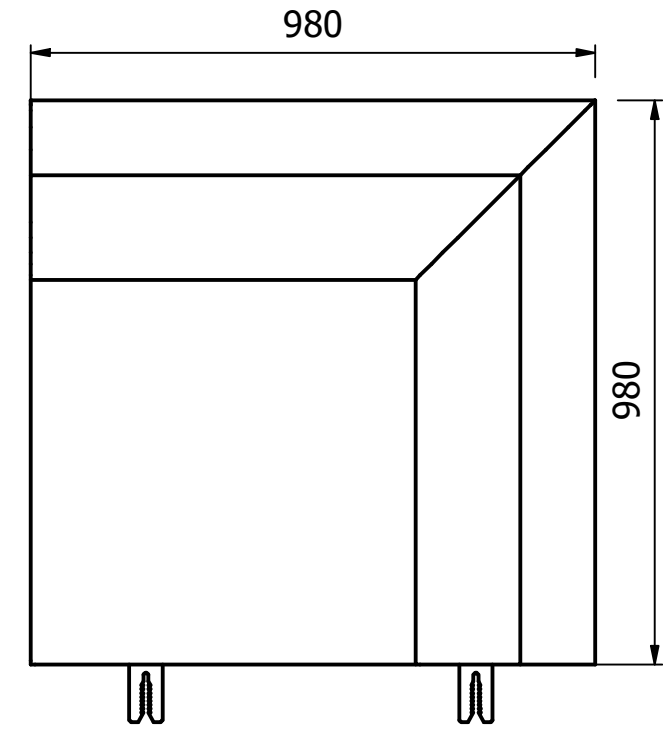

1 Seat Left

1 Seat Middle

Corner

1 Seat Right

Pouf

Baltic

Žarijų 4A, LT-02300 Vilnius, Lithuania
Phone: +370 5 270 1207
Fax: +370 5 270 1626
Email: info@balticsofa.com

Project: 9800_Rita

Description:

Art. No.

Drawn by: Andrej K.

Sheet / Sheets
1 / 1

Sheet size:
A3

Date:
2024-10-11

Schema