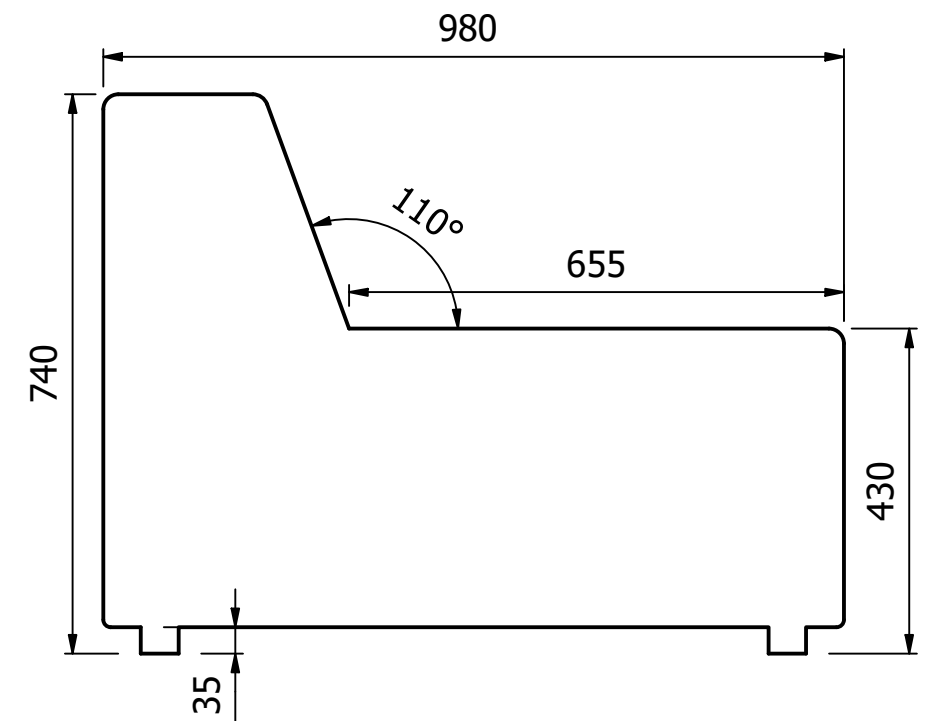

1 Seat Left

1 Seat Middle

Corner

1 Seat Right

Pouf

Baltic

Žarijų 4A, LT-02300 Vilnius, Lithuania
Phone: +370 5 270 1207
Fax: +370 5 270 1626
Email: info@balticsofa.com

Project: 9800_Rita

Description:

Art. No.

Drawn by: Andrej K.

Sheet / Sheets
1 / 1

Sheet size:
A3

Date:
2024-10-11

Schema