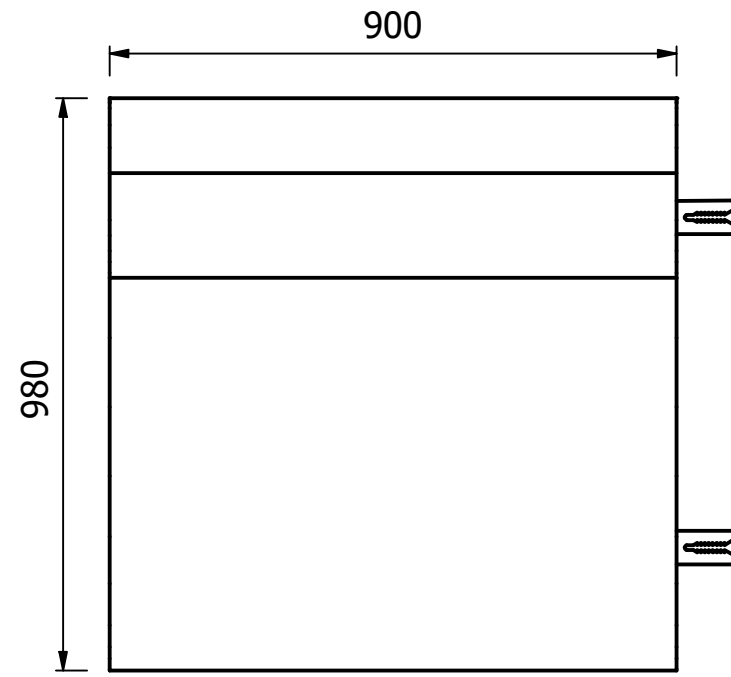

1 Seat Left

1 Seat Middle

Corner

1 Seat Right

Pouf

Baltic

Žarijų 4A, LT-02300 Vilnius, Lithuania
Phone: +370 5 270 1207
Fax: +370 5 270 1626
Email: info@balticsofa.com

Project: 9800_Rita

Description:

Art. No.

Drawn by: Andrej K.

Sheet / Sheets
1 / 1

Sheet size:
A3

Date:
2024-10-11

Schema