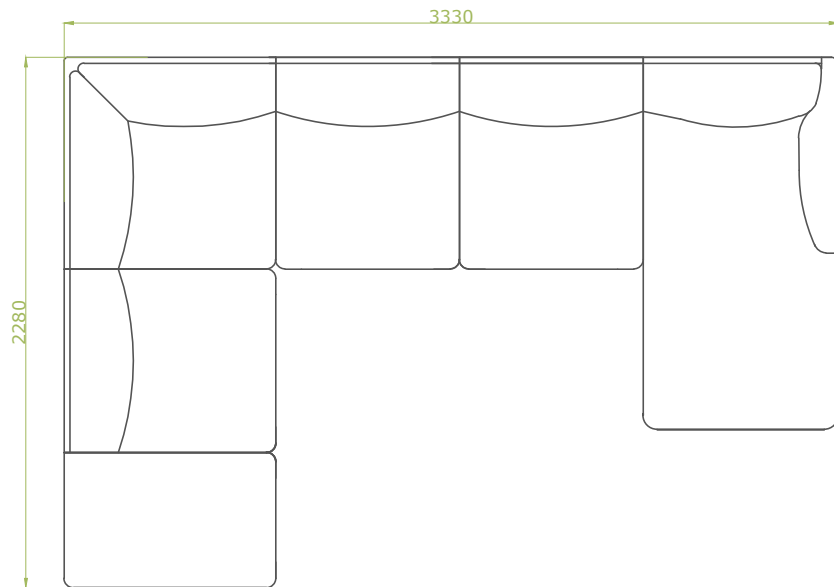

3 Seater

2.5 Seater

2 Seater

1 Seater

U_Schape

L-Schape

Pouf

2,5 Seater w. chaise