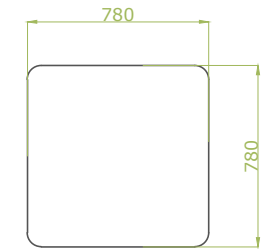

3 Seater

2.5 Seater

2 Seater

1 Seater

U_Schape

L-Schape

Pouf

2,5 Seater w. chaise