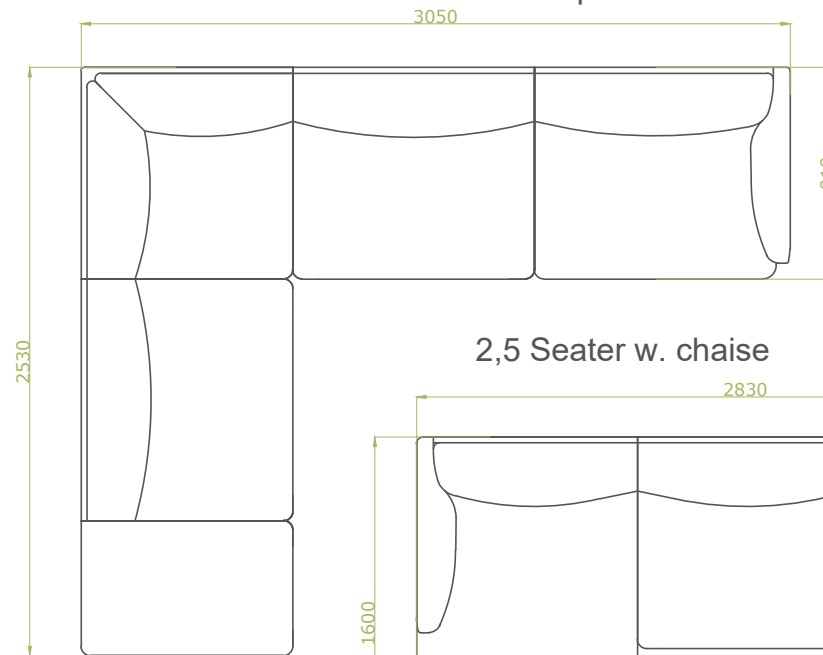

3 Seater

2.5 Seater

2 Seater

1 Seater

U_Schape

L-Schape

Pouf

2,5 Seater w. chaise