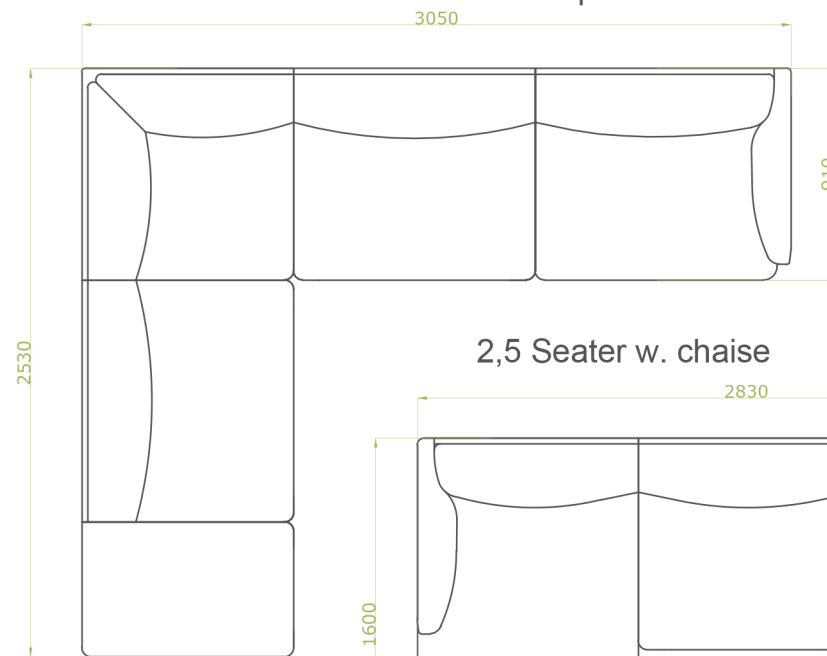

3 Seater

2.5 Seater

2 Seater

1 Seater

U_Schape

L-Schape

Pouf

2,5 Seater w. chaise