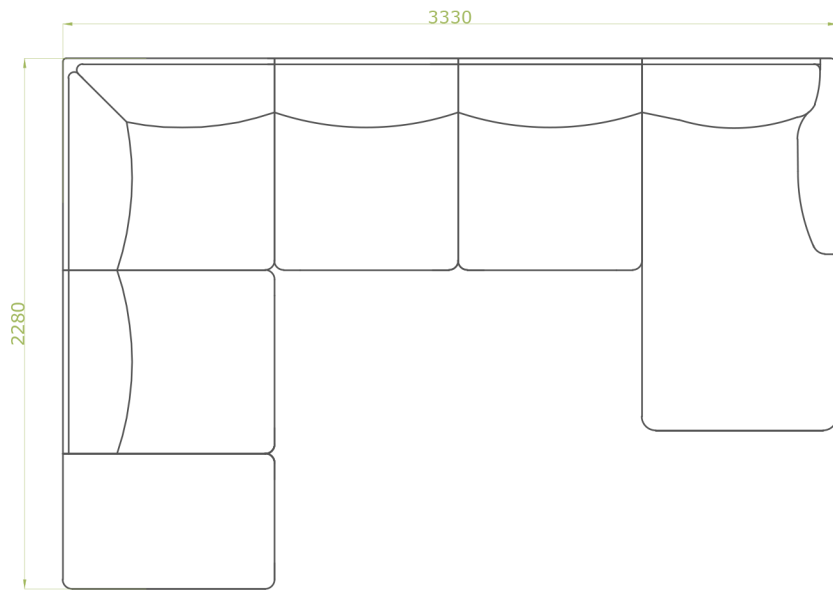

3 Seater

2.5 Seater

2 Seater

1 Seater

U_Schape

L-Schape

Pouf

2,5 Seater w. chaise