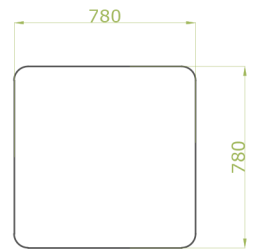

3 Seater

2.5 Seater

2 Seater

1 Seater

U_Schape

L-Schape

Pouf

2,5 Seater w. chaise