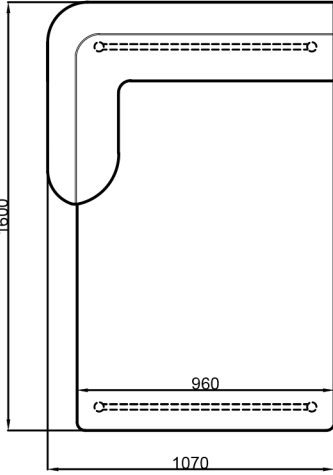

EGHOLM

One seater (no armrest)
8230_1S

One seater (left armrest)
8230_1SL

One seater (right armrest)
8230_1SR

Corner
8230_C

Chaiselong (left armrest)
8230_CHL

Chaiselong (right armrest)
8230_CHR

Open end Left
8230_OPL

Open end Right
8230_OPR

Pouf
8230_P