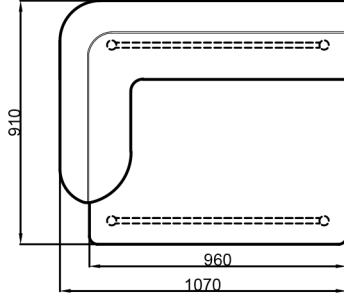

EGHOLM

One seater (no armrest)
8230_1S

One seater (left armrest)
8230_1SL

One seater (right armrest)
8230_1SR

Corner
8230_C

Chaiselong (left armrest)
8230_CHL

Chaiselong (right armrest)
8230_CHR

Open end Left
8230_OPL