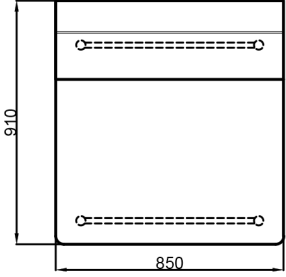

EGHOLM

One seater (no armrest)
8230_1S

One seater (left armrest)
8230_1SL

One seater (right armrest)
8230_1SR

Corner
8230_C

Chaiselong (left armrest)
8230_CHL

Chaiselong (right armrest)
8230_CHR

Open end Left
8230_OPL