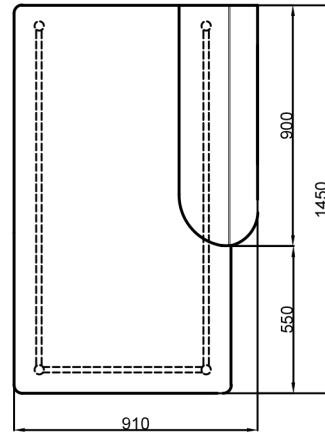

EGHOLM

One seater (no armrest)
8230_1S

One seater (left armrest)
8230_1SL

One seater (right armrest)
8230_1SR

Corner
8230_C

Chaiselong (left armrest)
8230_CHL

Chaiselong (right armrest)
8230_CHR

Open end Left
8230_OPL

Open end Right
8230_OPR

Pouf
8230_P