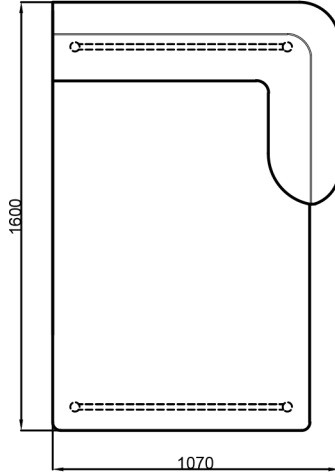

EGHOLM

One seater (no armrest)
8230_1S

One seater (left armrest)
8230_1SL

One seater (right armrest)
8230_1SR

Corner
8230_C

Chaiselong (left armrest)
8230_CHL

Chaiselong (right armrest)
8230_CHR

Open end Left
8230_OPL

Open end Right
8230_OPR

Pouf
8230_P