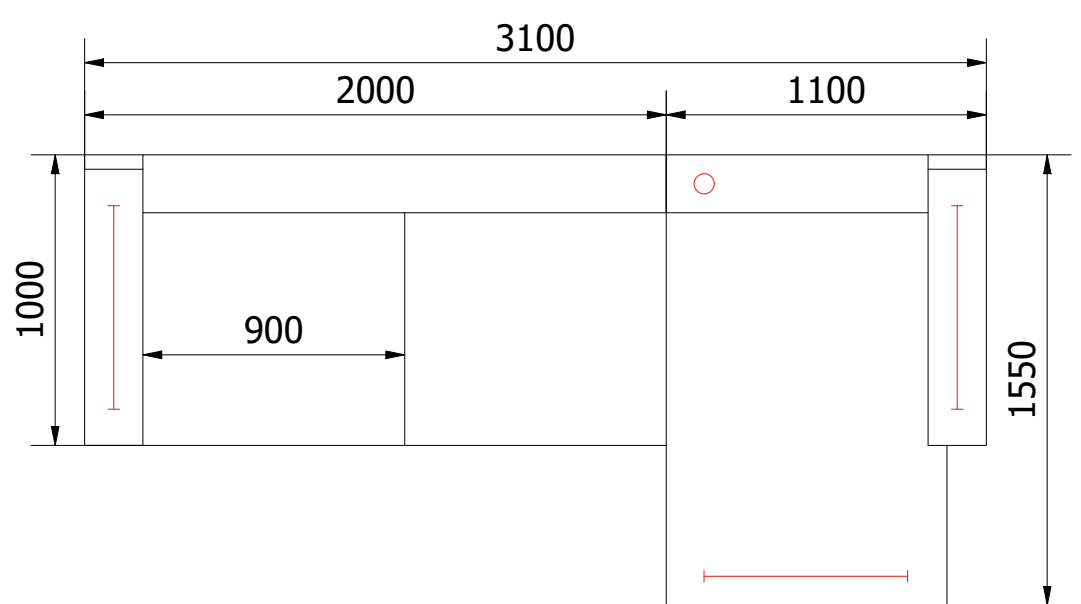

# Carla scheme

T leg   
Round leg 

2.5 seater

3 seater

2.5 + Chaiselongue right

3 + Chaiselongue right

2.5 + Chaiselongue XL right

3 + Chaiselongue XL right

2.5 + Open End right

3 + Open End right