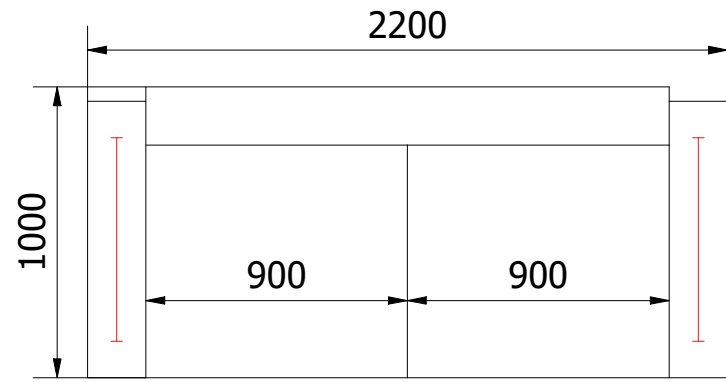

# Carla scheme

T leg   
Round leg 

2.5 seater

3 seater

2.5 + Chaiselongue right

3 + Chaiselongue right

2.5 + Chaiselongue XL right

3 + Chaiselongue XL right

2.5 + Open End right

3 + Open End right