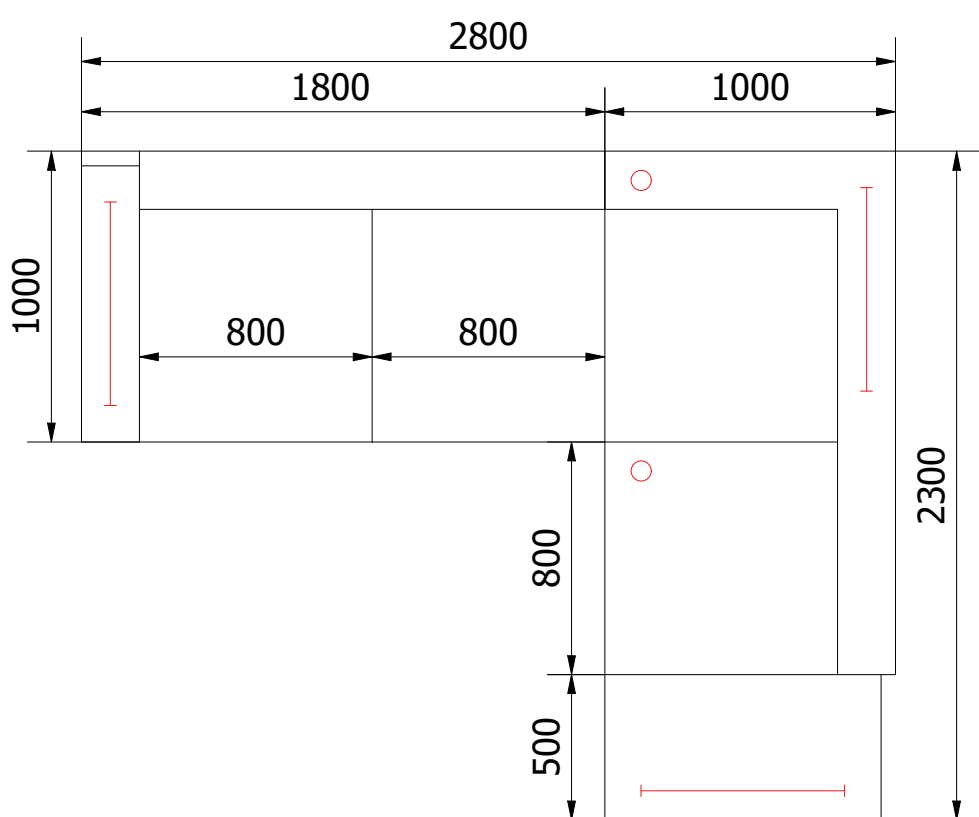

# Carla scheme

T leg   
Round leg 

2.5 seater

3 seater

2.5 + Chaiselongue right

3 + Chaiselongue right

2.5 + Chaiselongue XL right

3 + Chaiselongue XL right

2.5 + Open End right

3 + Open End right