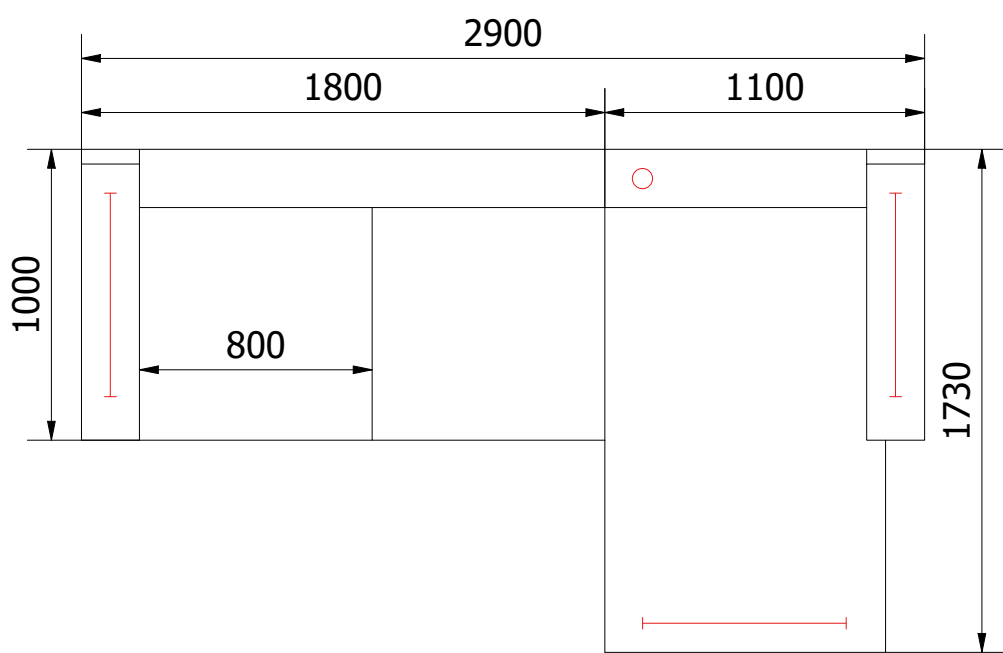

# Carla scheme

T leg   
Round leg 

2.5 seater

3 seater

2.5 + Chaiselongue right

3 + Chaiselongue right

2.5 + Chaiselongue XL right

3 + Chaiselongue XL right

2.5 + Open End right

3 + Open End right