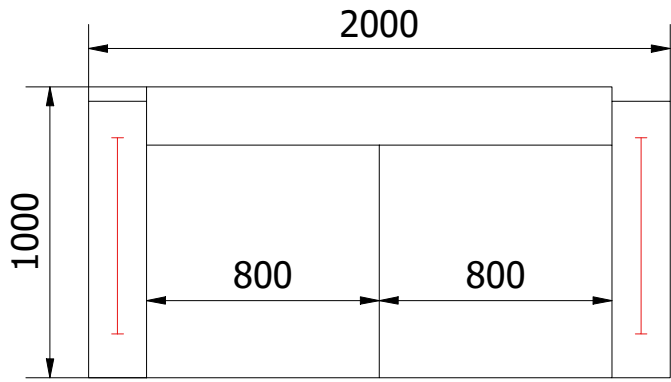

# Carla scheme

T leg   
Round leg 

2.5 seater

3 seater

2.5 + Chaiselongue right

3 + Chaiselongue right

2.5 + Chaiselongue XL right

3 + Chaiselongue XL right

2.5 + Open End right

3 + Open End right