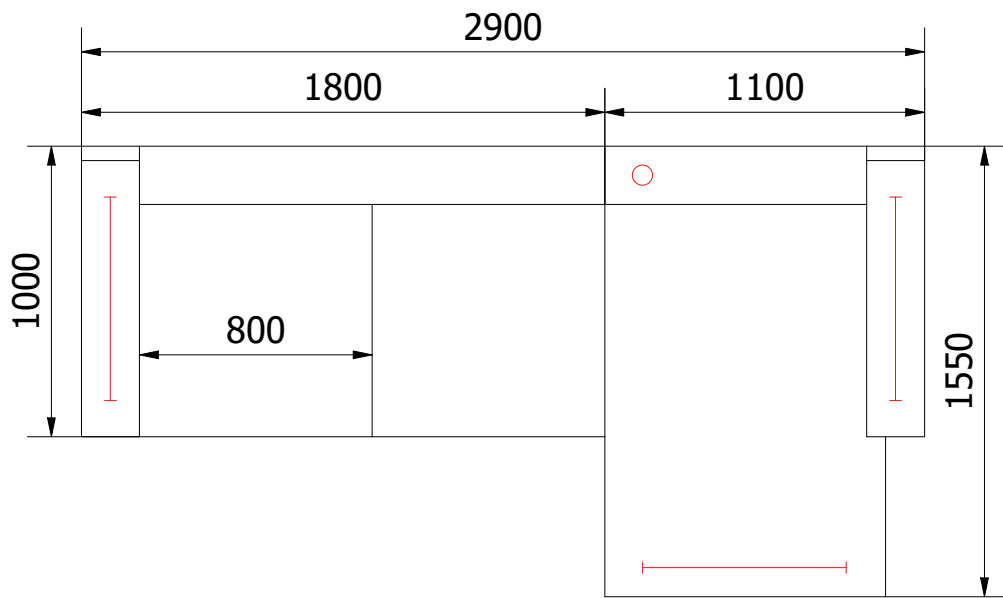

# Carla scheme

T leg   
Round leg 

2.5 seater

3 seater

2.5 + Chaiselongue right

3 + Chaiselongue right

2.5 + Chaiselongue XL right

3 + Chaiselongue XL right

2.5 + Open End right

3 + Open End right