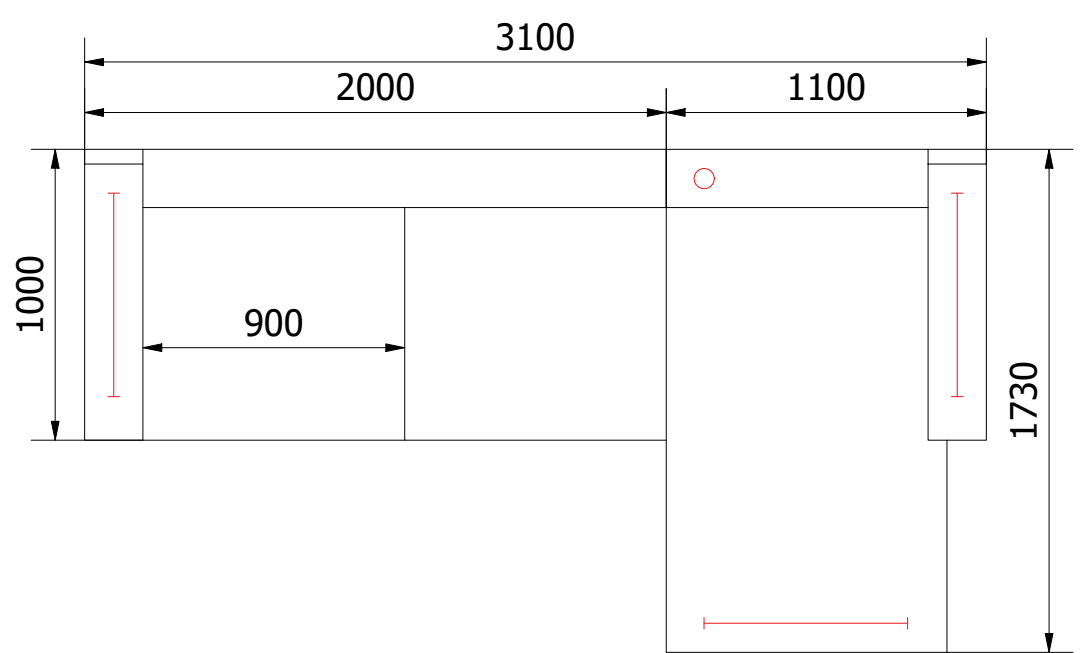

# Carla scheme

T leg   
Round leg 

2.5 seater

3 seater

2.5 + Chaiselongue right

3 + Chaiselongue right

2.5 + Chaiselongue XL right

3 + Chaiselongue XL right

2.5 + Open End right

3 + Open End right