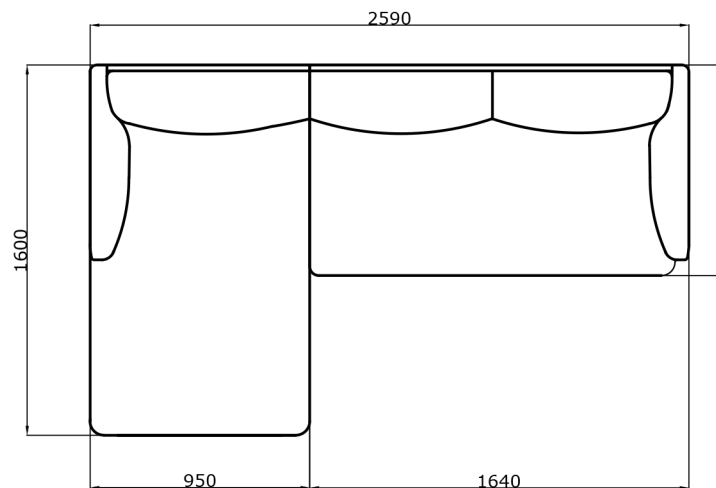

2 Seater w. chaise