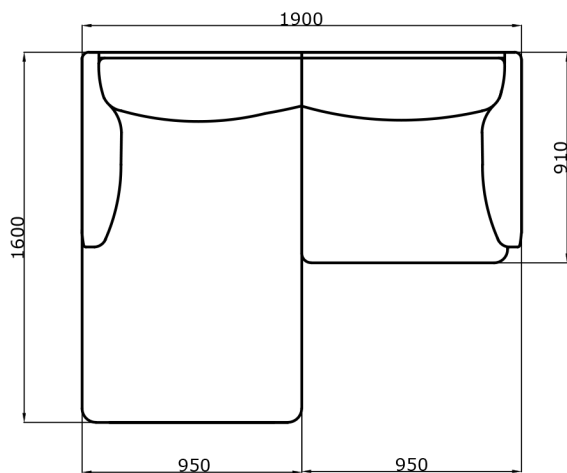

1 Seater w.chaise