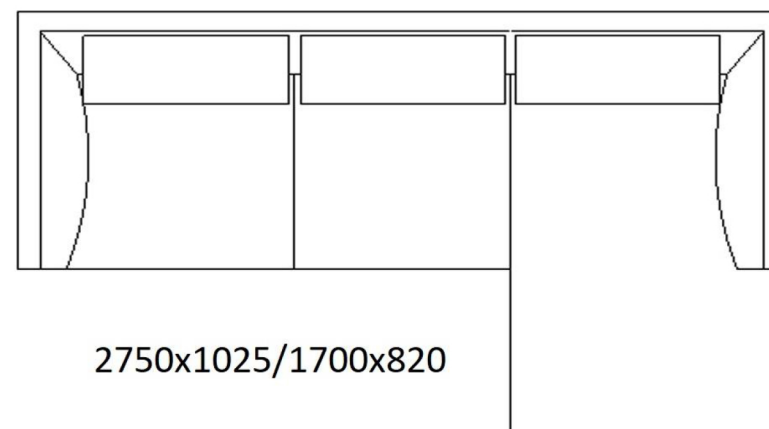

DECRUX series

3 SEATER

2190x1025x820

2 SEATER

1890x1025x820

3 SEATER + CHAISE LOUNGE

3050x1025/1700x820

2 SEATER + CHAISE LOUNGE

2750x1025/1700x820

1 SEATER

1110x1025x820

OTTOMAN

900x700x430