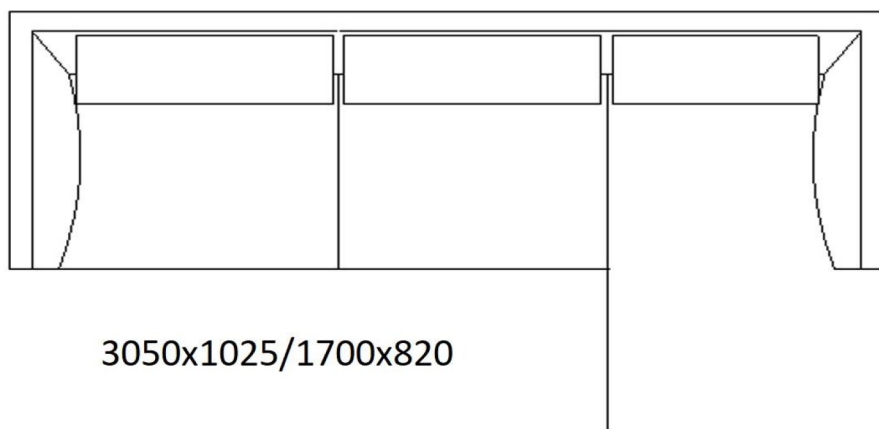

DECRUX series

3 SEATER

2190x1025x820

2 SEATER

1890x1025x820

3 SEATER + CHAISE LOUNGE

3050x1025/1700x820

2 SEATER + CHAISE LOUNGE

2750x1025/1700x820

1 SEATER

1110x1025x820

OTTOMAN

900x700x430